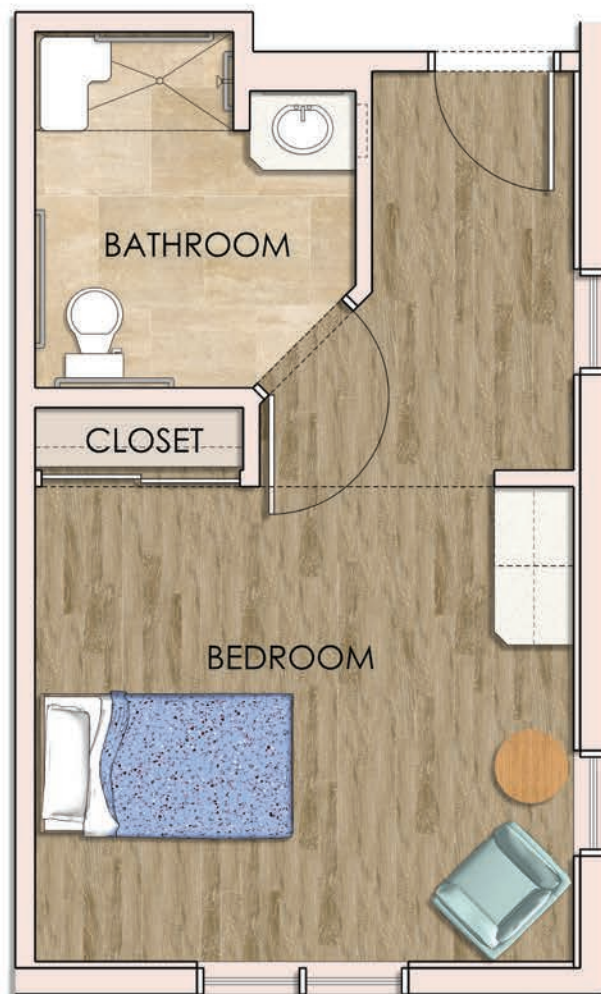

The Shoreline Studio +/- 326 SQUARE FEET

Some dimensions and square feet may change during construction

PARADISE POINTE
ASSISTED LIVING & MEMORY CARE

ParadisePointeFL.com 386-679-1211 
350 Clyde Morris Blvd., Ormond Beach, Florida 32174